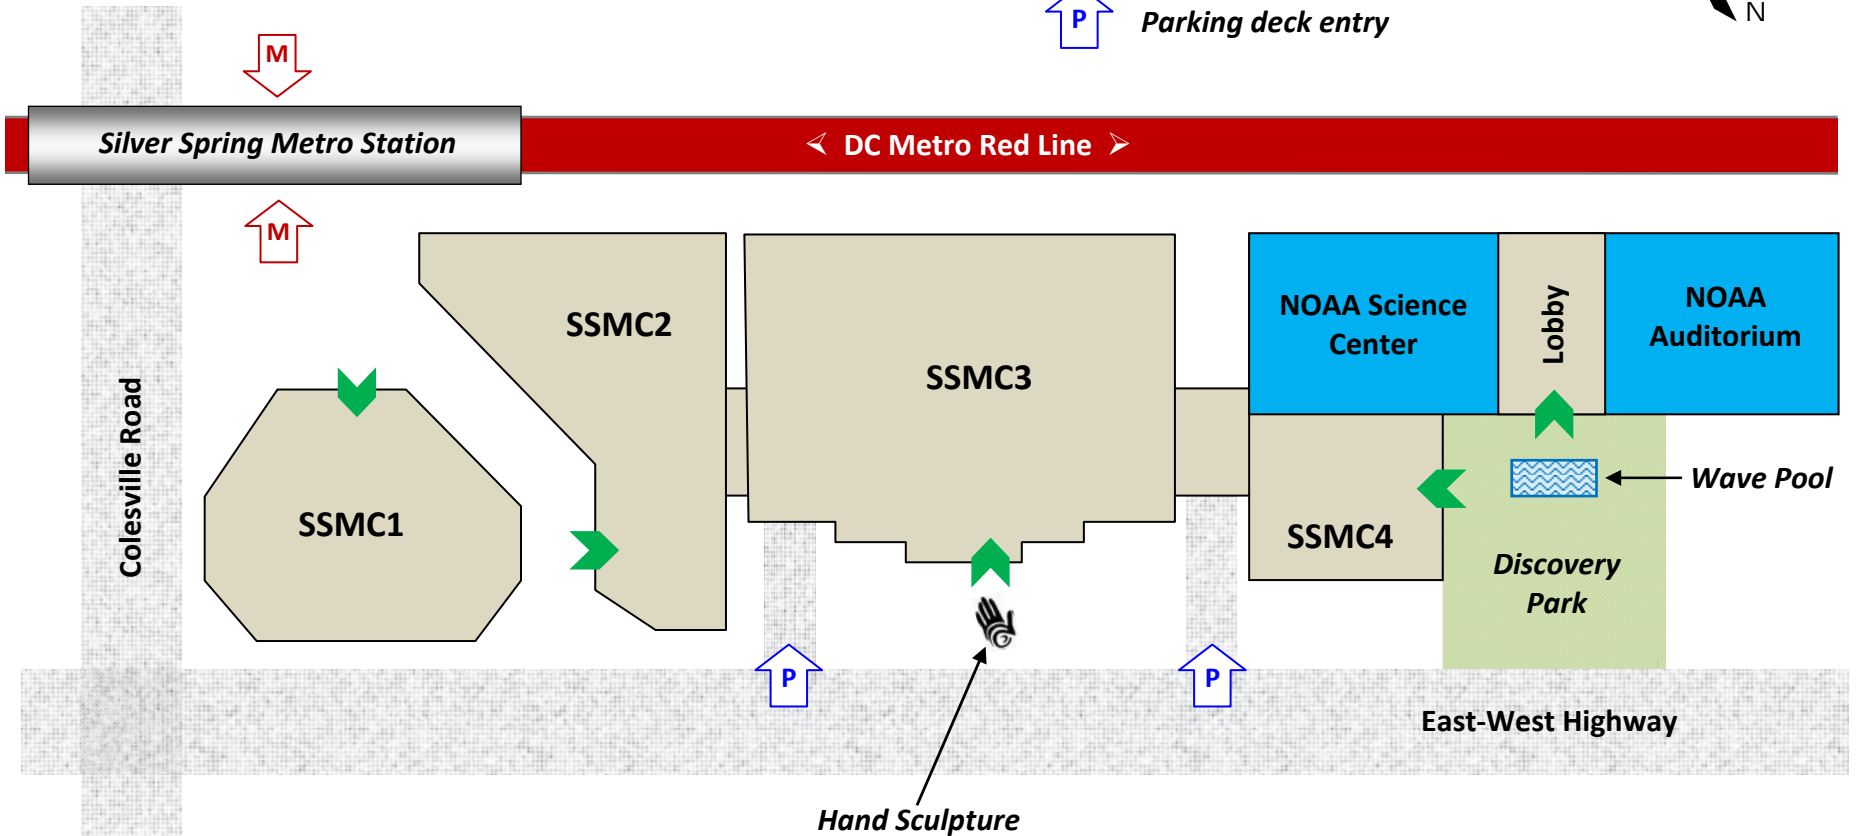

SSMC: NOAA's Silver Spring Campus

SSMC = Silver Spring Metro Center

 Building entry / guard station

 Metro station entry

 Parking deck entry

The NOAA Silver Spring campus is comprised of four buildings (SSMC1, SSMC2, SSMC3 and SSMC4) located at the intersection of Colesville Road and East-West Highway.

SSMC1 - 1335 East-West Highway

SSMC2 - 1325 East-West Highway

SSMC3 - 1315 East-West Highway

SSMC4 - 1305 East-West Highway